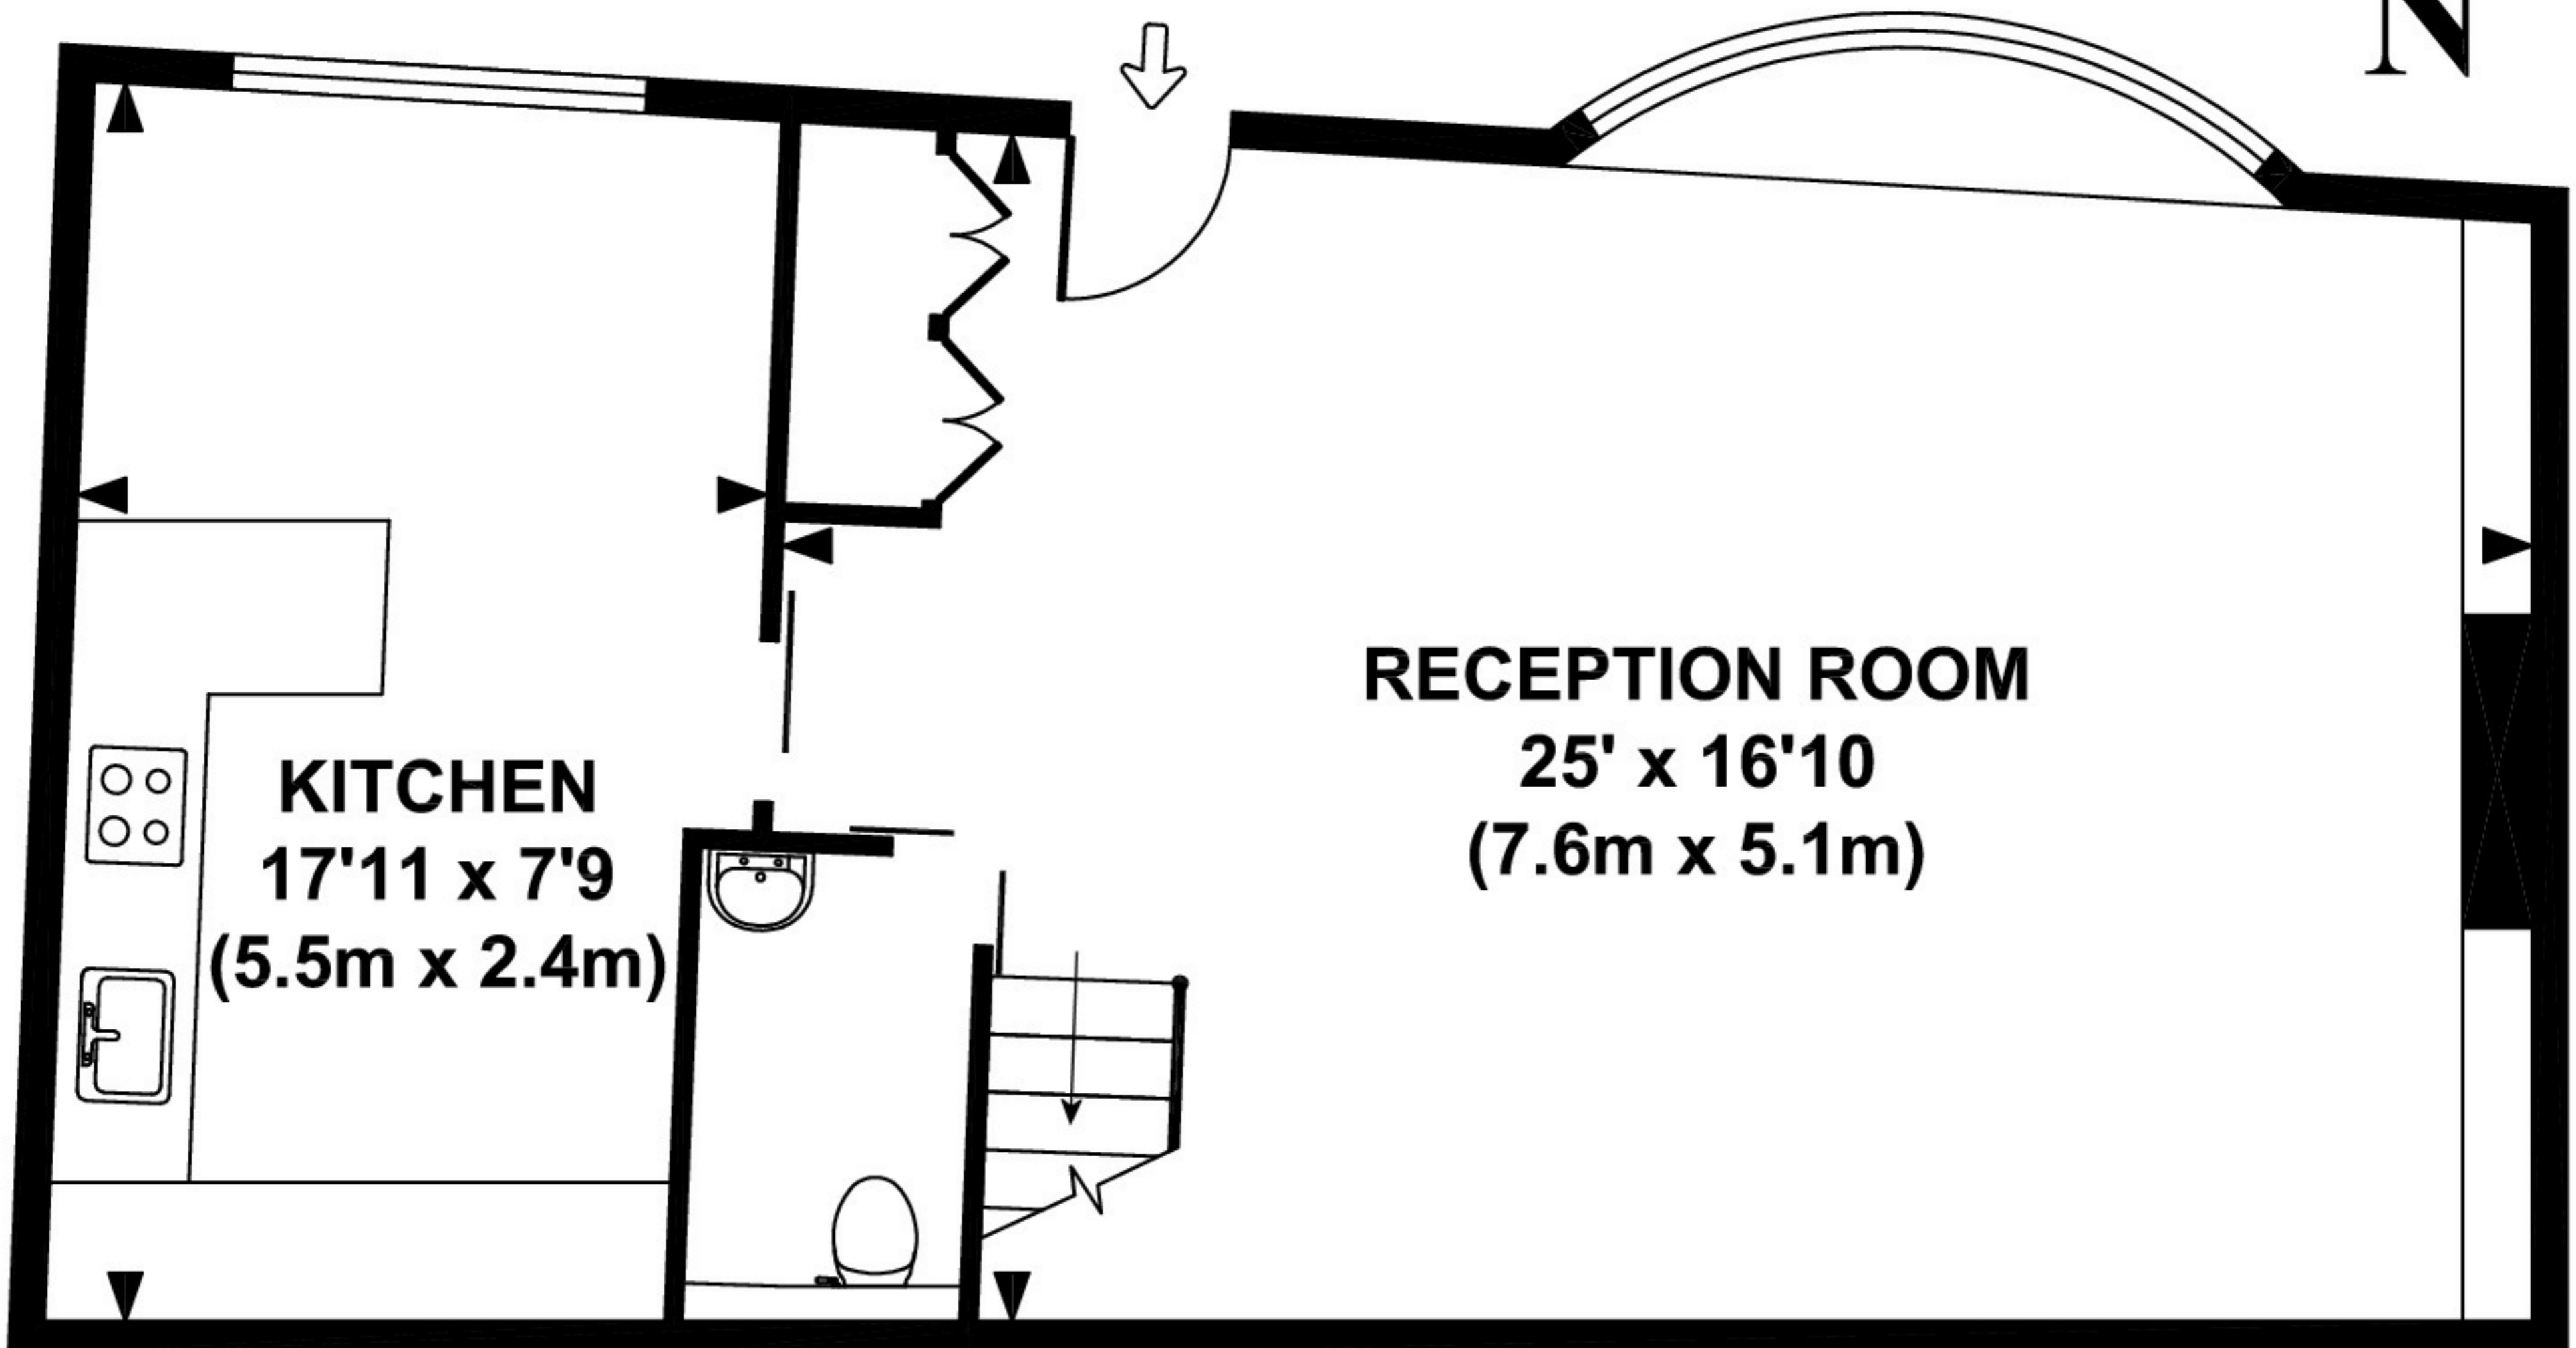

**FIRST FLOOR
GROSS INTERNAL
FLOOR AREA 608 SQ FT**

**GROUND FLOOR
GROSS INTERNAL
FLOOR AREA 618 SQ FT**

APPROX. GROSS INTERNAL FLOOR AREA 1226 SQ FT / 114 SQ M

Ref: KFG0036

Copyright Knight Frank 2011

This floorplan is for illustration purposes and may not truly reflect design or dimensions and should not be used for valuation or condition purposes .