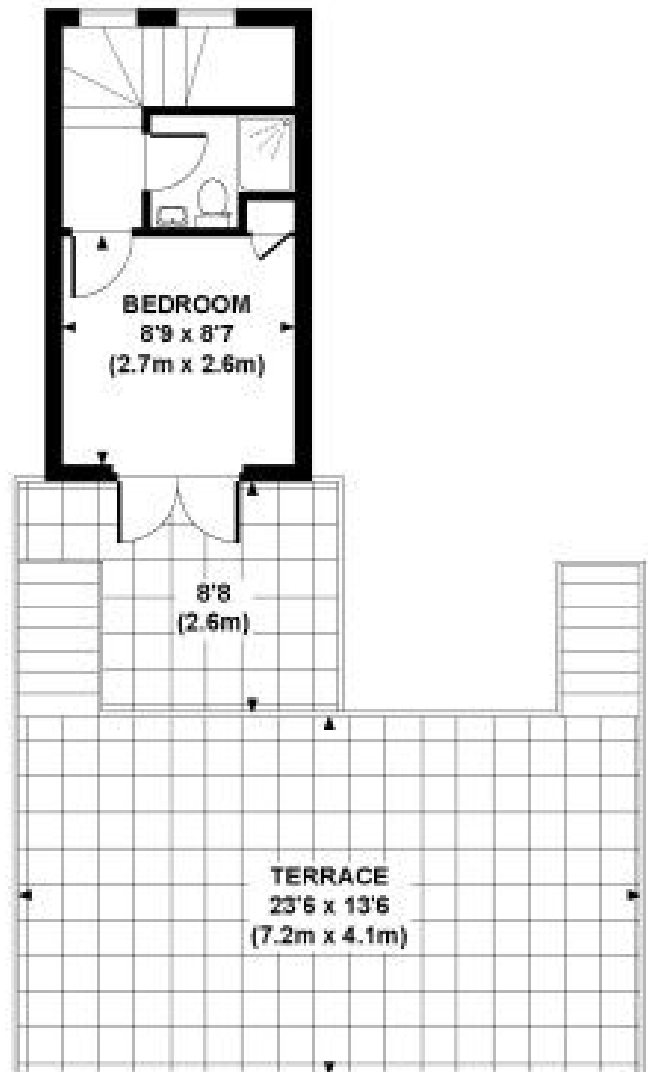

SOUTHWELL GARDENS, SW7

Approx. gross internal area
764 Sq Ft / 71 Sq M.

LOWER GROUND FLOOR

GROUND FLOOR

Every effort has been made to ensure the accuracy of this floor plan however, this represents an approximate and for illustration purposes only. Not to scale. Photography, floor plans & brochures © 2011 Dowling Jones Design Ltd. www.dowlingjonesdesign.com. 020 7418 9833 001 741 814 288