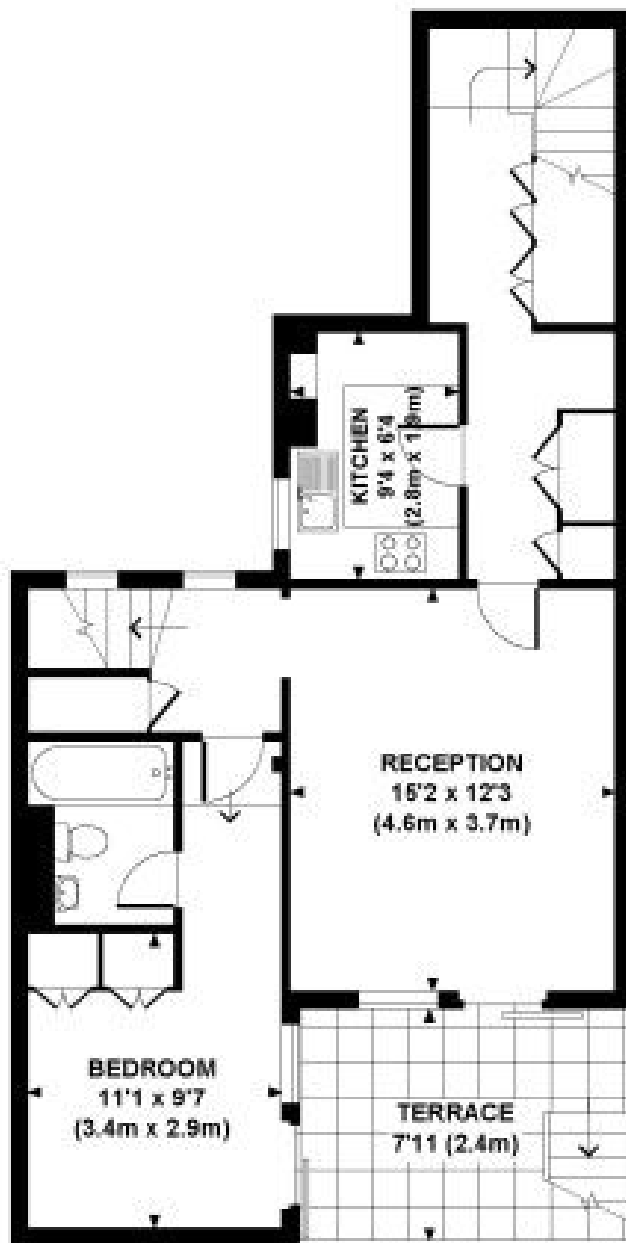

SOUTHWELL GARDENS, SW7

Approx. gross internal area
764 Sq Ft / 71 Sq M.

LOWER GROUND FLOOR

GROUND FLOOR

Every effort has been made to ensure the accuracy of this floor plan however, this represents an approximate and for illustration purposes only. Not to scale. Photography, floor plans & brochures © 2011 Dowling Jones Design Ltd. www.dowlingjonesdesign.com. 020 7418 9833 001 741 814 288